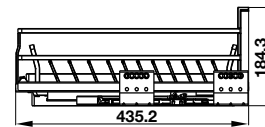

KASON FLEX

MAX.
35 KG

- > Diverse tray designs for tableware and cutlery
- > Trays are easily removed for cleaning and setting up table
- > Anti-slip mat for preventing tumbles when opened / closed
- > Maximum weight capacity: 35 kg

KASON FLEX

Finish Hoàn thiện	Cabinet width (mm) Chiều rộng tủ (mm)	Internal cabinet depth (mm) Chiều sâu lọt lòng (mm)	Dimension (WxDxH) (mm) Kích thước (RxDxH) (mm)	Art. No Mã số	Price* (VND) Giá* (Đ)
Nano painting	600	450	564 x 435 x 184	549.08.884	
	700	450	664 x 435 x 184	549.08.885	
	800	450	764 x 435 x 184	549.08.887	
	900	450	864 x 435 x 184	549.08.888	