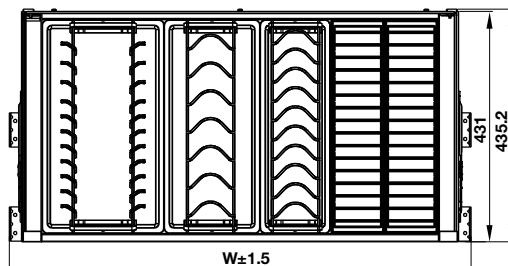

KASON FLEX

MAX.
35 KG

- > Diverse tray designs for tableware and cutlery
- > Trays are easily removed for cleaning and setting up table
- > Anti-slip mat for preventing tumbles when opened / closed
- > Maximum weight capacity: 35 kg

KASON FLEX

Finish Hoàn thiện	Cabinet width (mm) Chiều rộng tủ (mm)	Internal cabinet depth (mm) Chiều sâu lọt lòng (mm)	Dimension (WxDxH) (mm) Kích thước (RxDxH) (mm)	Art. No Mã số	Price* (VND) Giá* (Đ)
Nano painting	600	450	564 x 435 x 184	549.08.884	
	700	450	664 x 435 x 184	549.08.885	
	800	450	764 x 435 x 184	549.08.887	
	900	450	864 x 435 x 184	549.08.888	