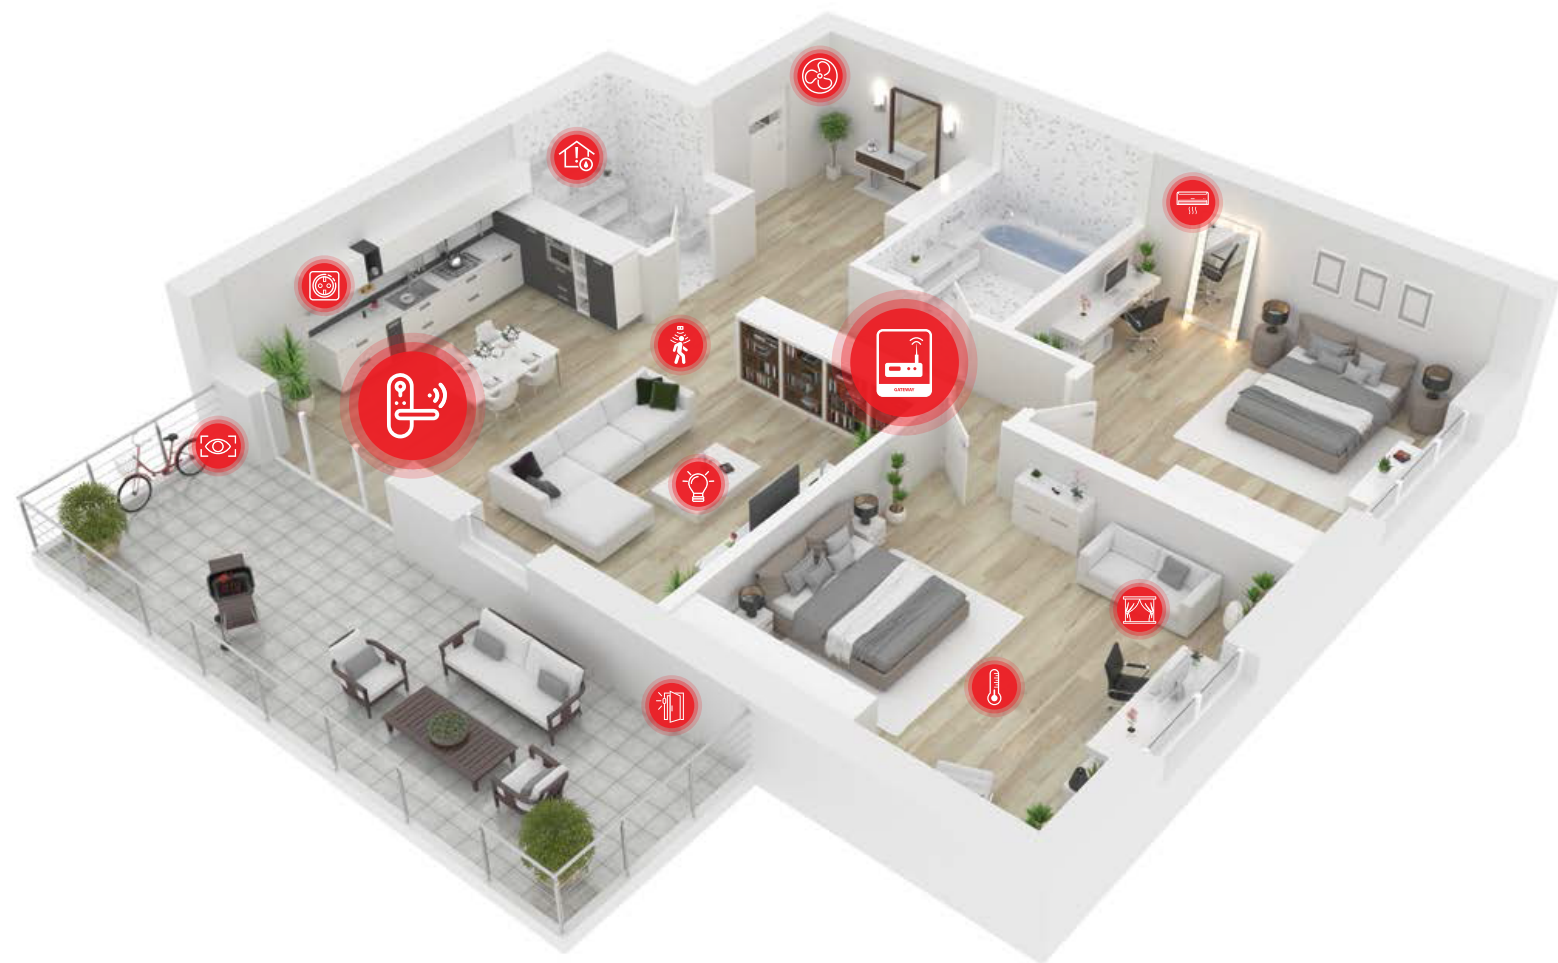

NEW RELEASES

Smart

SMART DIGITAL LOCK

2020

DL7100 - DL7000

SMART HOME SOLUTION

Take control of your home with just a touch
Safer & Smarter

DL7100 & DL7000

Integrate with Häfele Smart Home System

- Remotely unlock on APP
- Issue remote dynamic password
- Check unlocking record
- Manage user on APP
- Get notification on mobile phone

Hafele Smart Living

* Optional accessories are required for smarhome connection
Yêu cầu phụ kiện tùy chọn để kết nối với hệ thống nhà thông minh